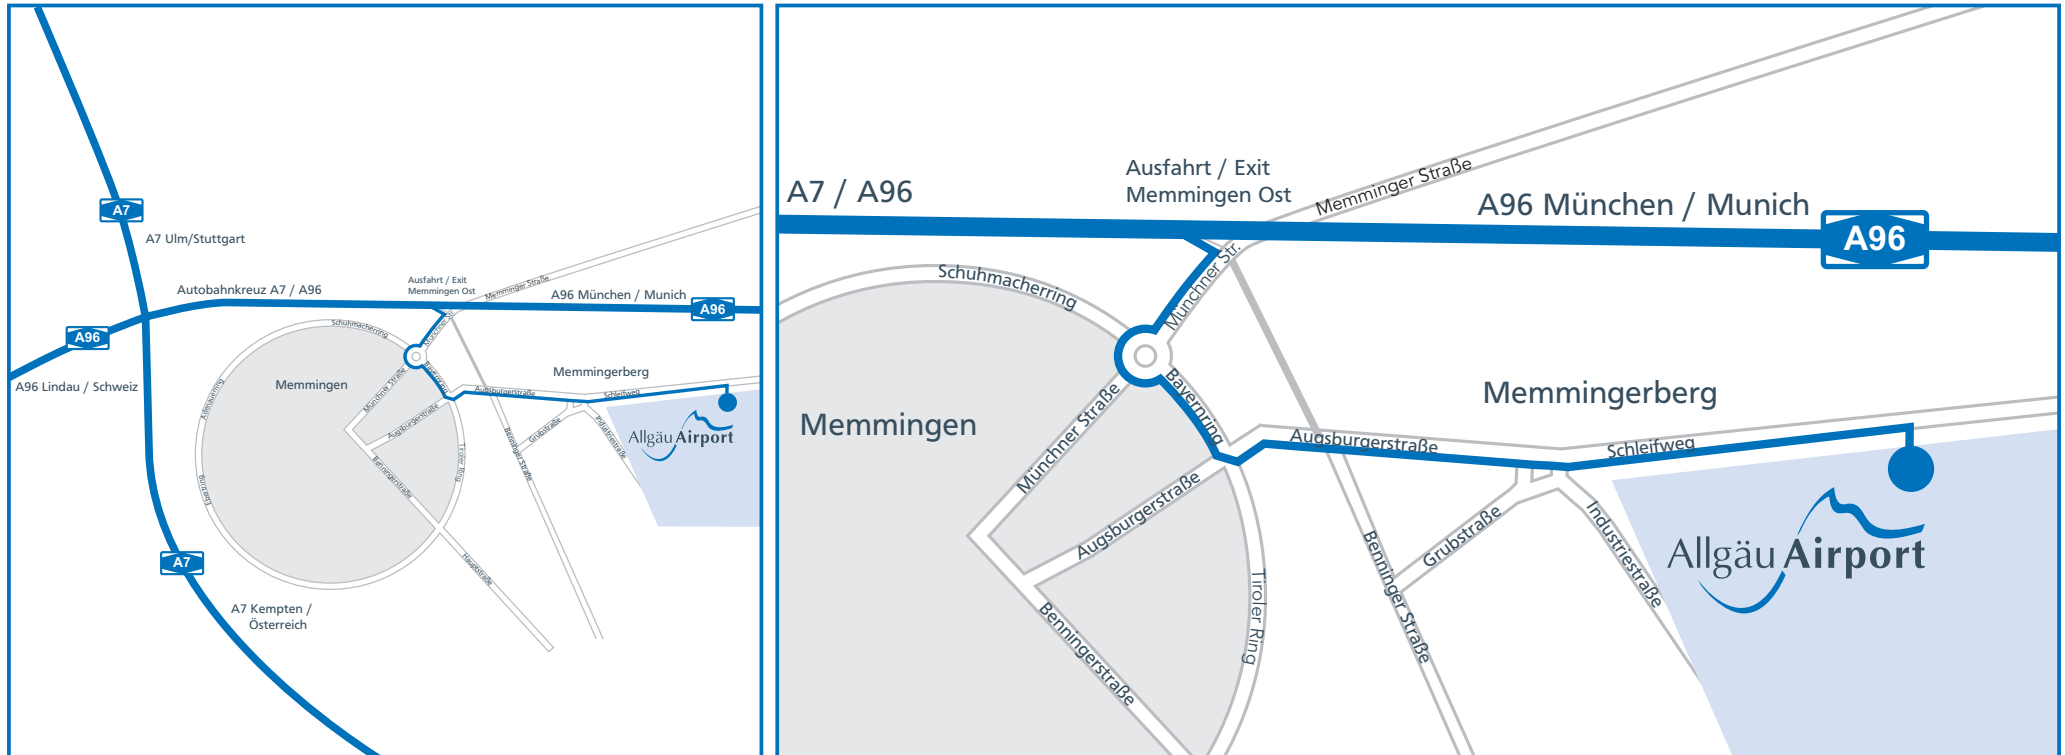

## How to reach Allgäu Airport

### Approaching from Ulm / Kempton (A7)

- ➔ The aeroplane sign will guide you directly from the "autobahn" motorway to the airport.
- ➔ From the A7 autobahn, change at the junction Memmingen onto the A96 towards Munich (signs will read "München"). Follow the A96.
- ➔ Exit the A96 motorway at the exit Memmingen-Ost.
- ➔ Follow the aeroplane sign.
- ➔ Turn right onto Münchener Strasse towards Memmingen.
- ➔ At the roundabout, take the 3rd exit towards Kempten.
- ➔ At the first set of lights, turn left into Augsburgstrasse.
- ➔ Continue straight through Memmingerberg. At the end of this town, Augsburgstrasse changes its name to Schleifweg.
- ➔ After about 500 m, turn right into the airport grounds.

### Approaching from Munich / Lindau (A96)

- ➔ The aeroplane sign will guide you directly from the "autobahn" motorway to the airport.
- ➔ Exit the A96 autobahn at the exit Memmingen-Ost.
- ➔ Follow the aeroplane sign.
- ➔ Turn right onto Münchener Strasse towards Memmingen.
- ➔ At the roundabout, take the 3rd exit towards Kempten.
- ➔ At the first set of lights, turn left into Augsburgstrasse.
- ➔ Continue straight through Memmingerberg. At the end of this town, Augsburgstrasse changes its name to Schleifweg.
- ➔ After about 500 m, turn right into the airport grounds.